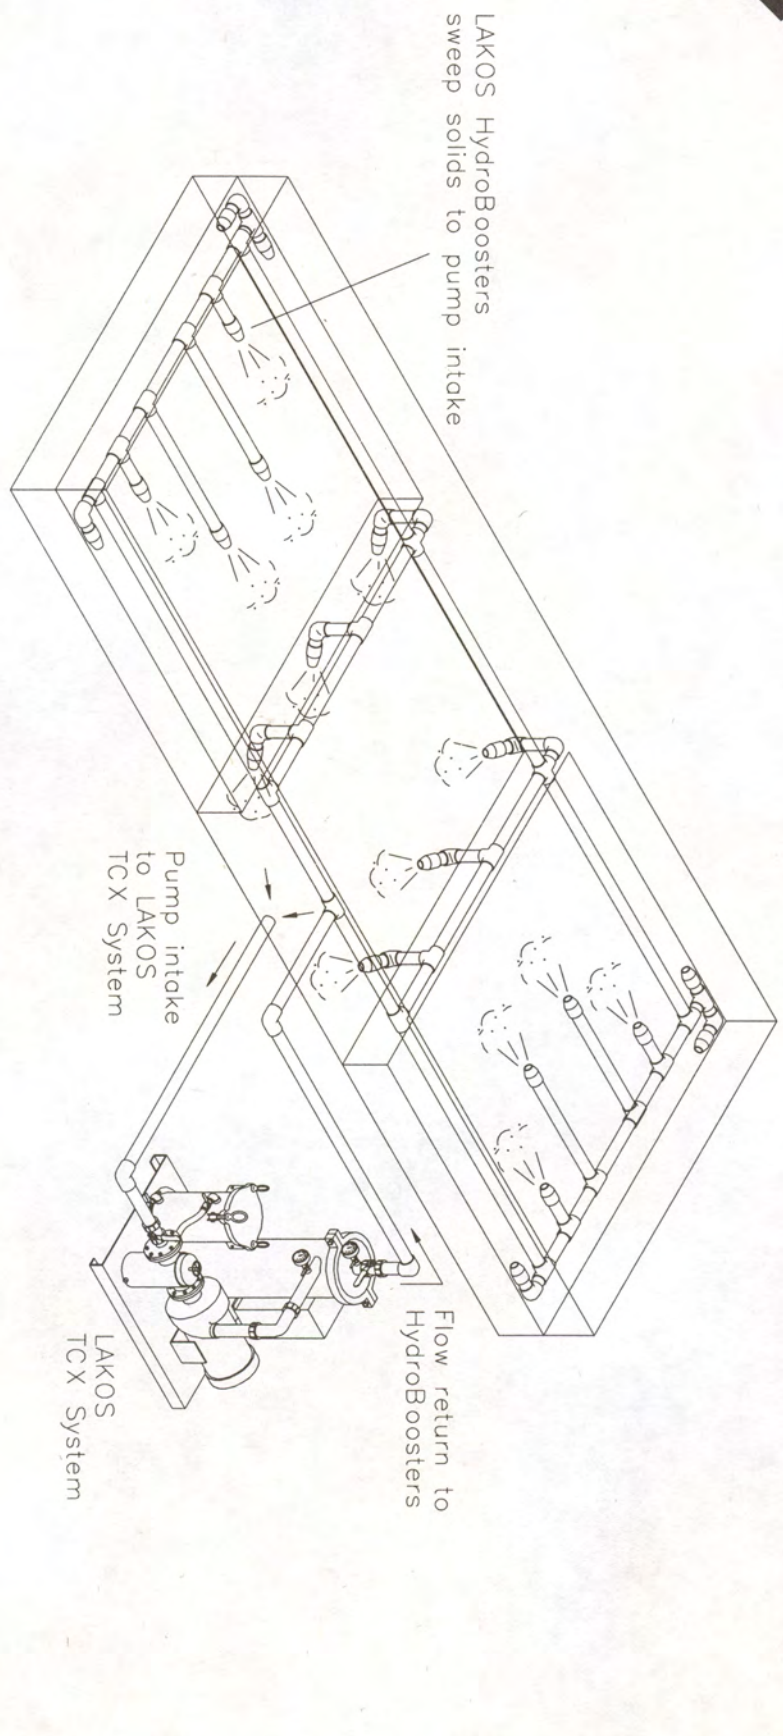

## COOLING TOWER BASIN/REMOTE SUMP

With Depressed Area

LAKOS TCX SYSTEM

FOR SHALLOW PAN AREAS OF THE BASIN

FOR DEPRESSED AREAS OF THE BASIN