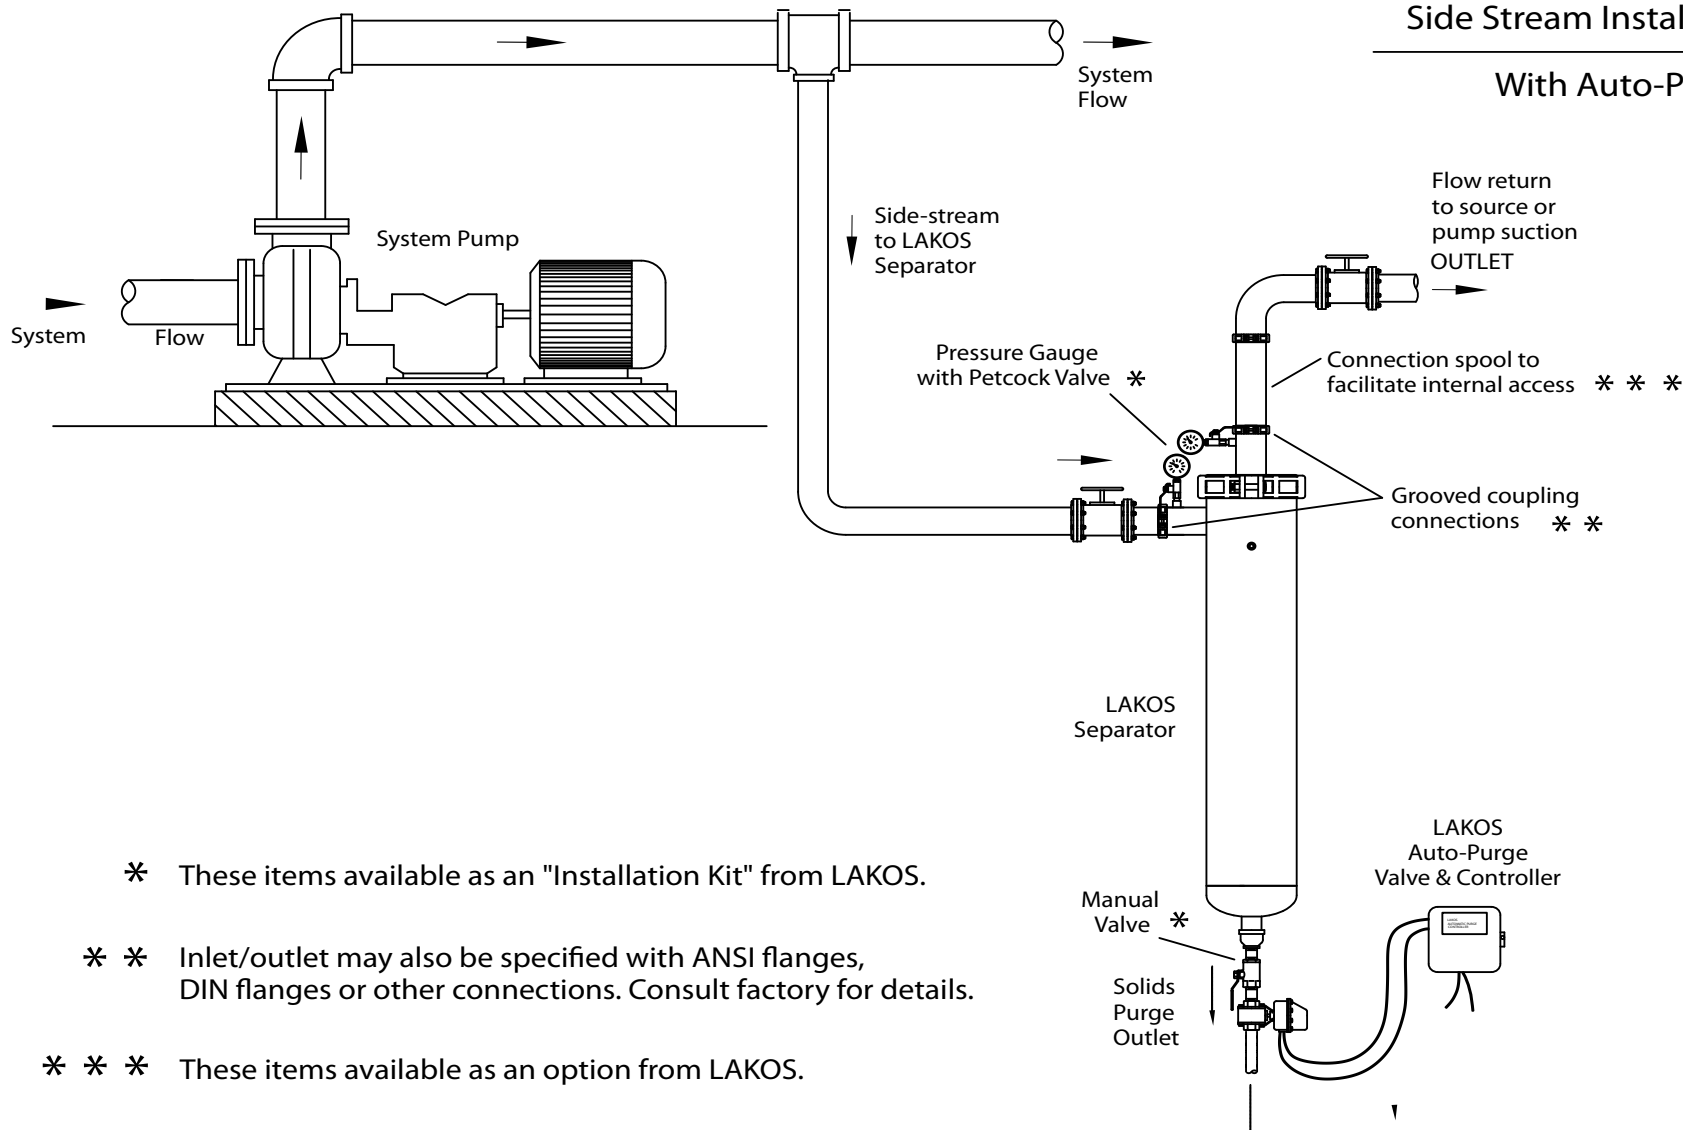

LAKOS HTX SERIES

Side Stream Installation Diagram

With Auto-Purge ABV

* These items available as an "Installation Kit" from LAKOS.

* * Inlet/outlet may also be specified with ANSI flanges, DIN flanges or other connections. Consult factory for details.

* * * These items available as an option from LAKOS.

LAKOS HTX SERIES

Side Stream Installation Diagram

With Solids Recovery Vessel SRV