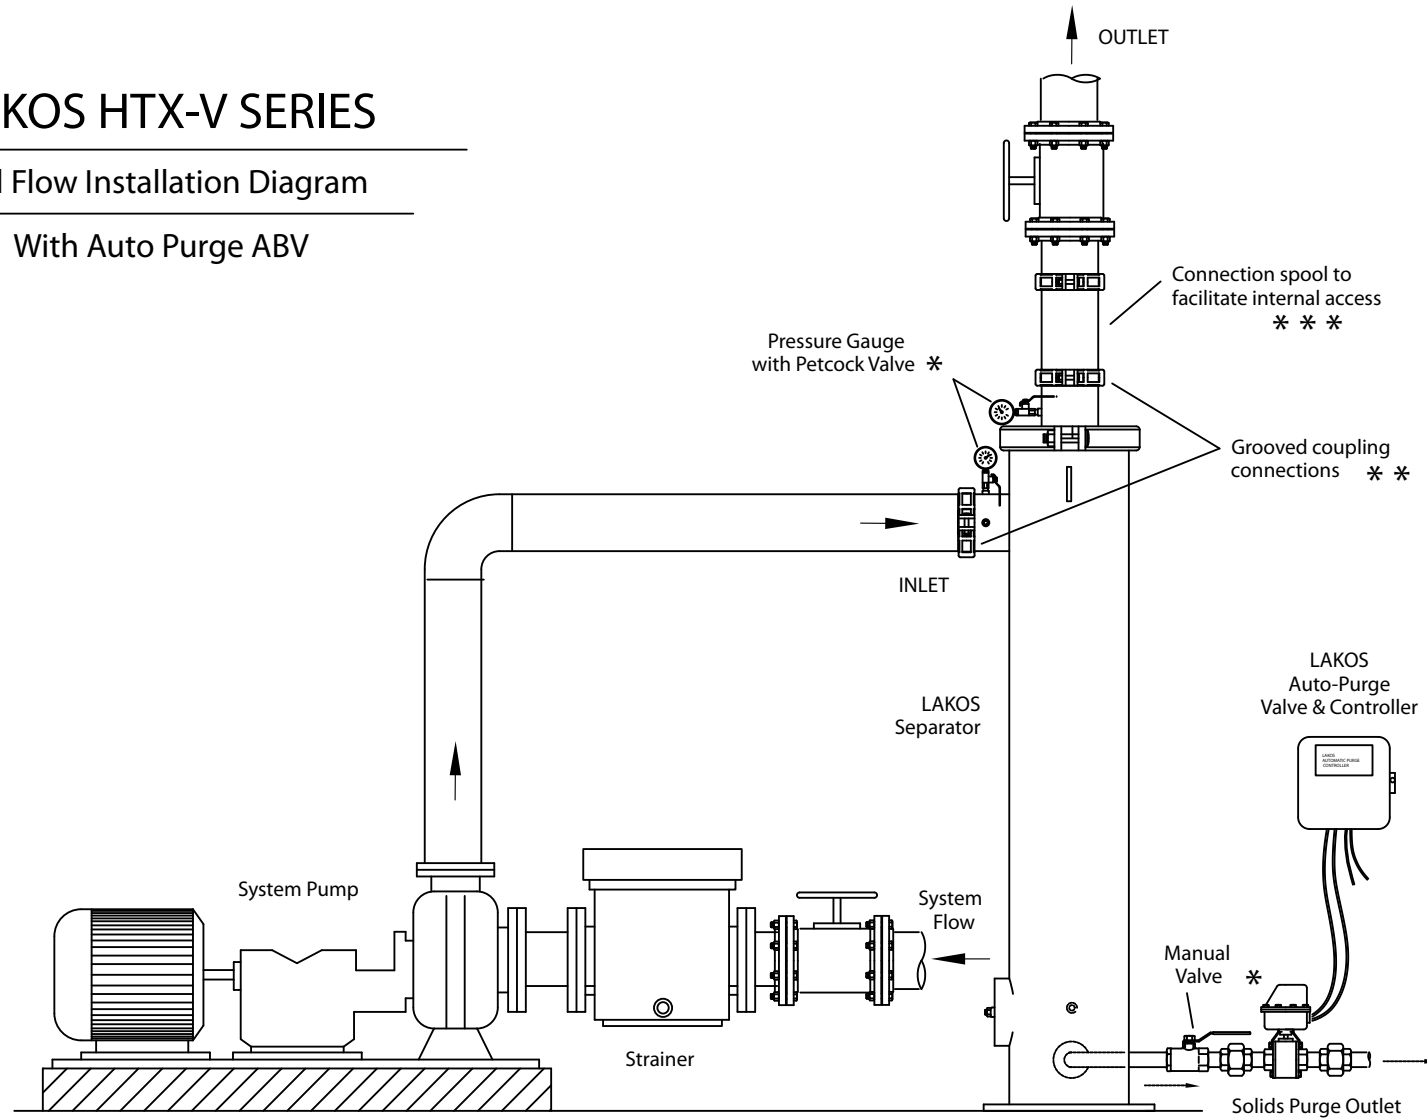

LAKOS HTX-V SERIES

Full Flow Installation Diagram

With Auto Purge ABV

* These items available as an "Installation Kit" from LAKOS.

* * inlet/outlet may also be specified with ANSI flanges, DIN flanges or other connections. Consult factory for details.

* * * These items available as an option from LAKOS.

LAKOS HTX-V SERIES

Full Flow Installation Diagram

With Solids Recovery Vessel SRV

* These items available as an "Installation Kit" from LAKOS.

* * inlet/outlet may also be specified with ANSI flanges, DIN flanges or other connections. Consult factory for details.