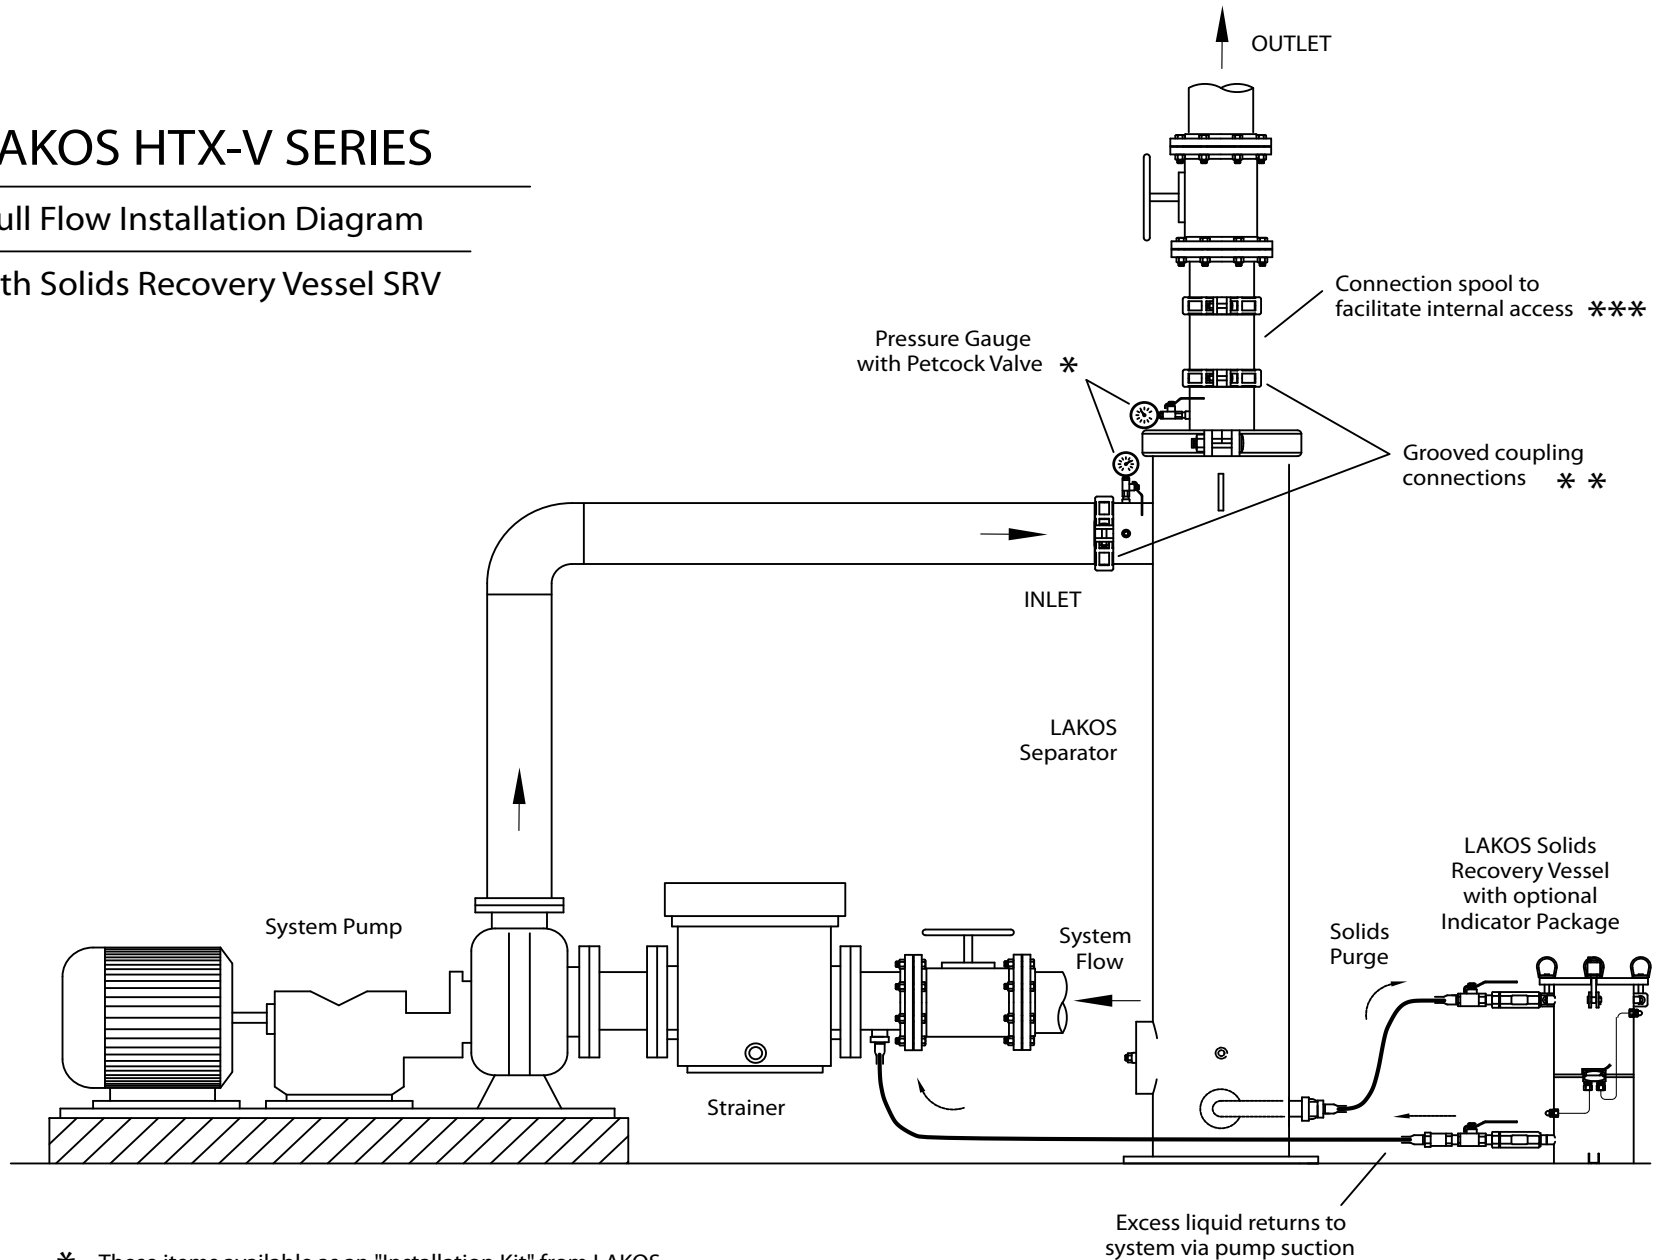

LAKOS HTX-V SERIES

Full Flow Installation Diagram

With Auto Purge ABV

* These items available as an "Installation Kit" from LAKOS.

* * inlet/outlet may also be specified with ANSI flanges, DIN flanges or other connections. Consult factory for details.

* * * These items available as an option from LAKOS.

LAKOS HTX-V SERIES

Full Flow Installation Diagram

With Solids Recovery Vessel SRV

* These items available as an "Installation Kit" from LAKOS.

* * inlet/outlet may also be specified with ANSI flanges, DIN flanges or other connections. Consult factory for details.